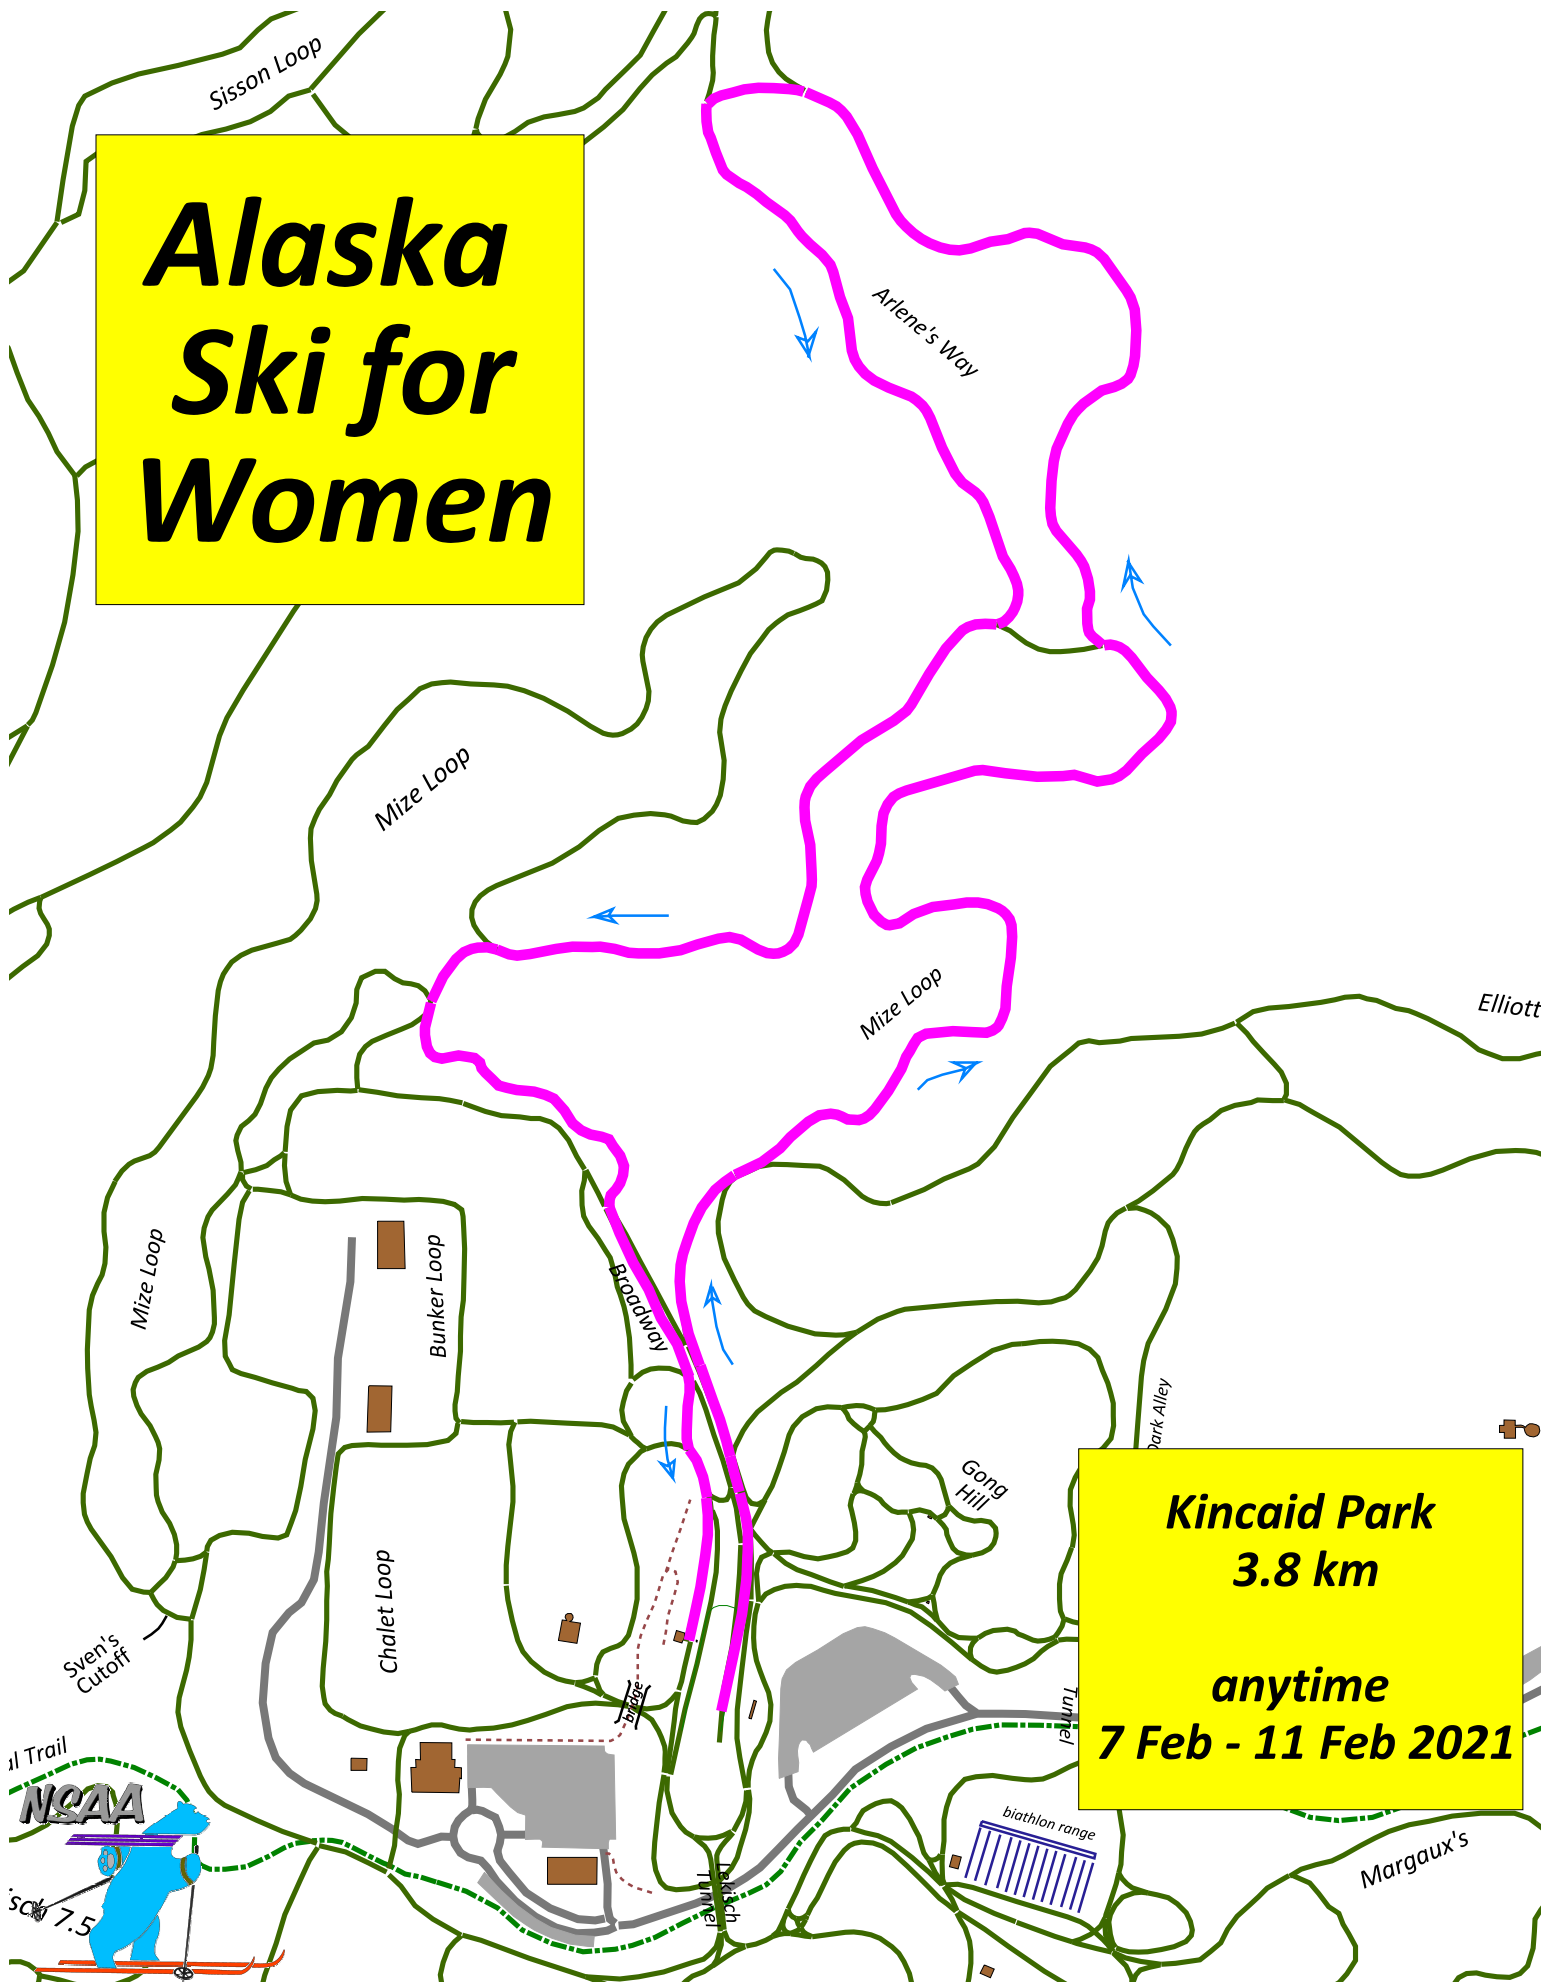

# Alaska Ski for Women

**Kincaid Park  
3.8 km**

**anytime  
7 Feb - 11 Feb 2021**