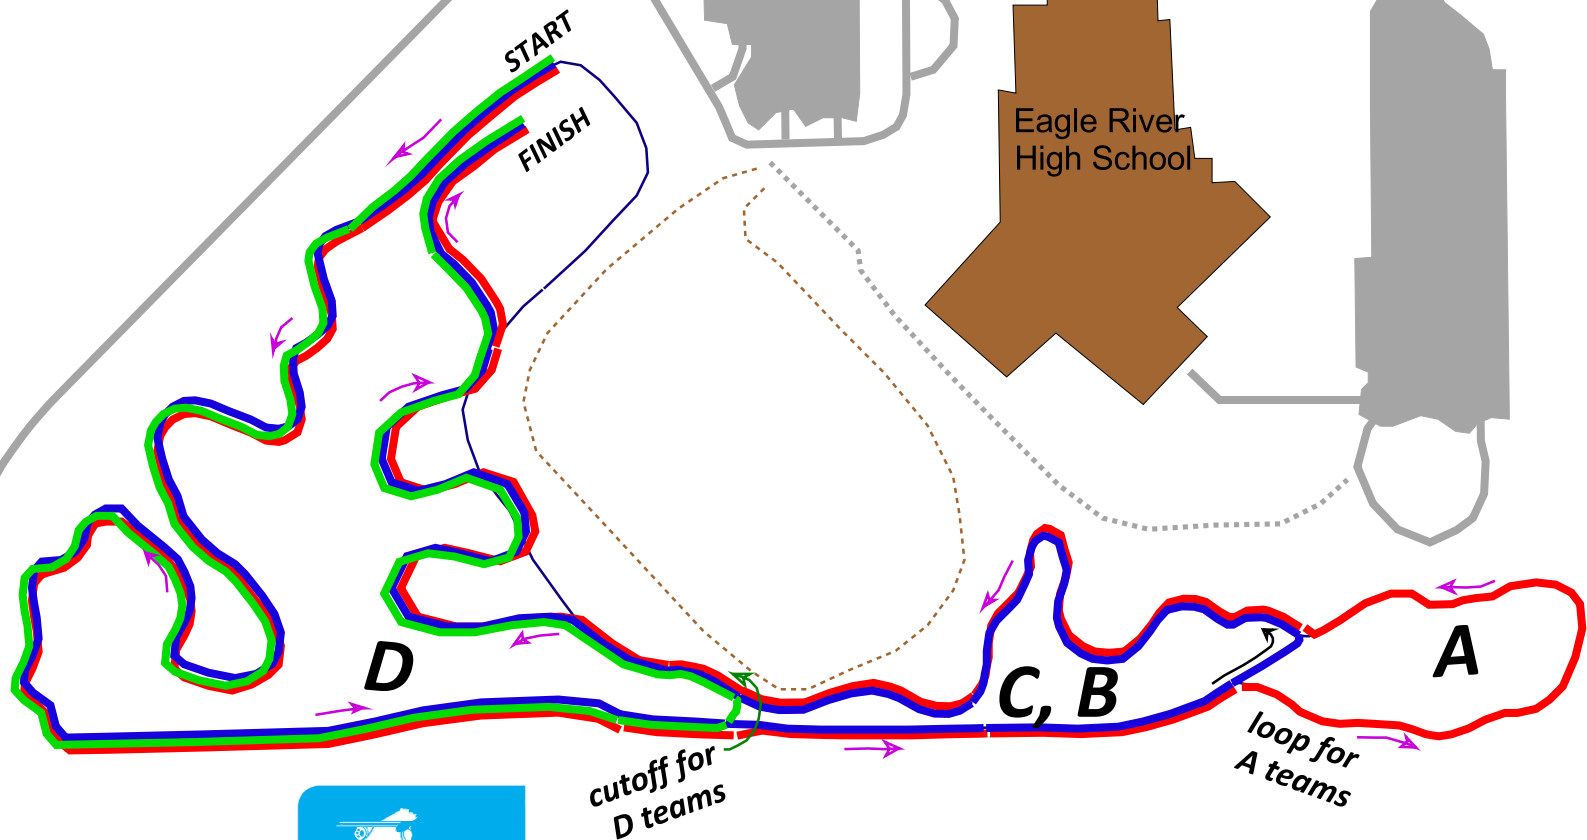

- 5:30 - D Boys & Girls
- 5:40 - C Boys
- 5:50 - C Girls
- 6:00 - B Boys
- 6:05 - B Girls
- 6:15 - A Boys
- 6:20 - A Girls

**Middle School #1  
CLASSIC, Interval Starts  
Eagle River HS  
Weds. 26 Jan 2022  
1.3 k / 1.8 k / 2.0 k**

Yosemite Dr (Wolf Den Dr)

Host schools:  
Gruening, Central