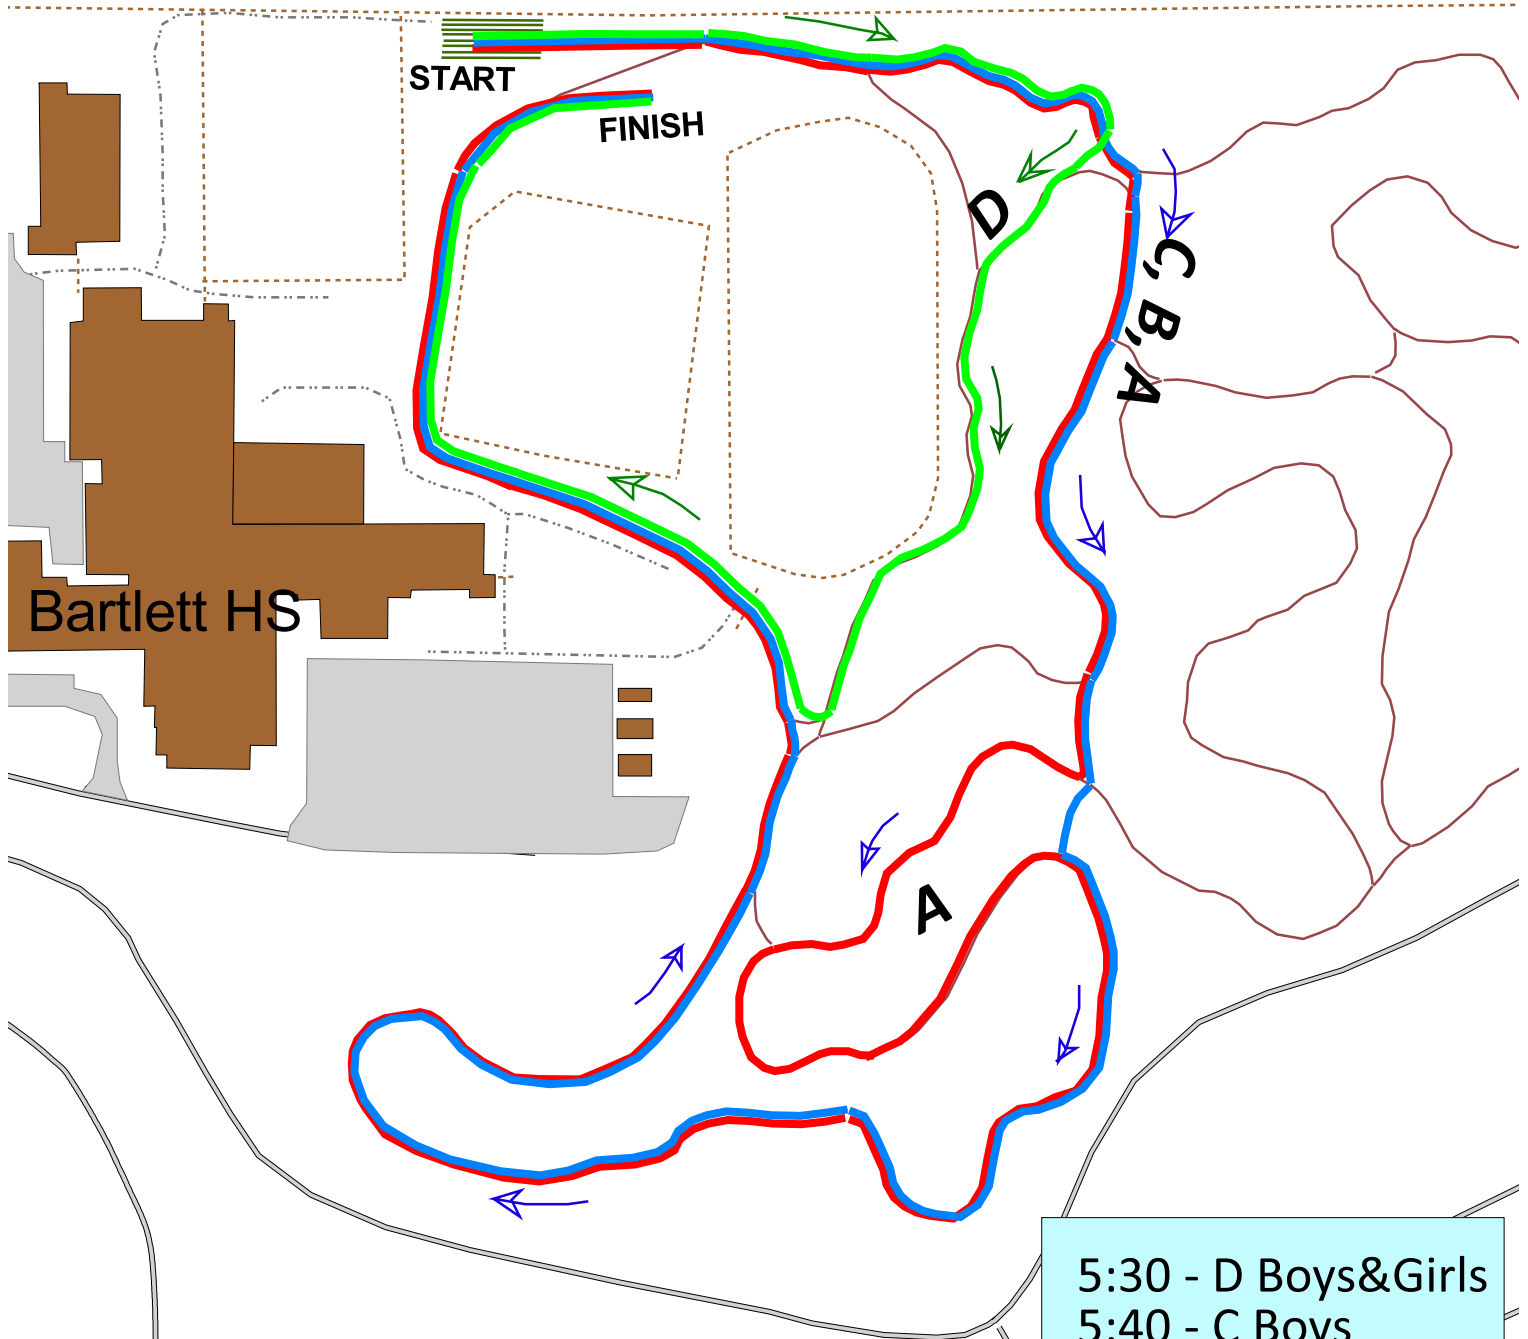

**Middle School #2
CLASSIC, wave start
Bartlett HS
Wed. 2 Feb 2022**

1.0 k / 1.9k / 2.2 k

- 5:30 - D Boys&Girls
- 5:40 - C Boys
- 5:50 - C Girls
- 6:00 - B Boys
- 6:05 - B Girls
- 6:15 - A Boys
- 6:20 - A Girls

Host Schools:
Clark, Begich, Wendler